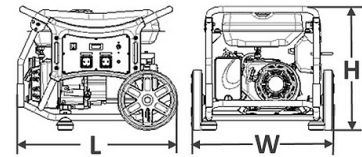

Alternator		
Voltage regulation system		AVR

Dimensional data		
Length	(L) mm	800
Width	(W) mm	698
Height	(H) mm	620
Dry weight	kg	78
Carton box dimension LxWxH	mm	810x625x607

Autonomy		
Fuel tank capacity		26
Fuel consumption 50%	l/h	2.17
Running time 50%	h	12